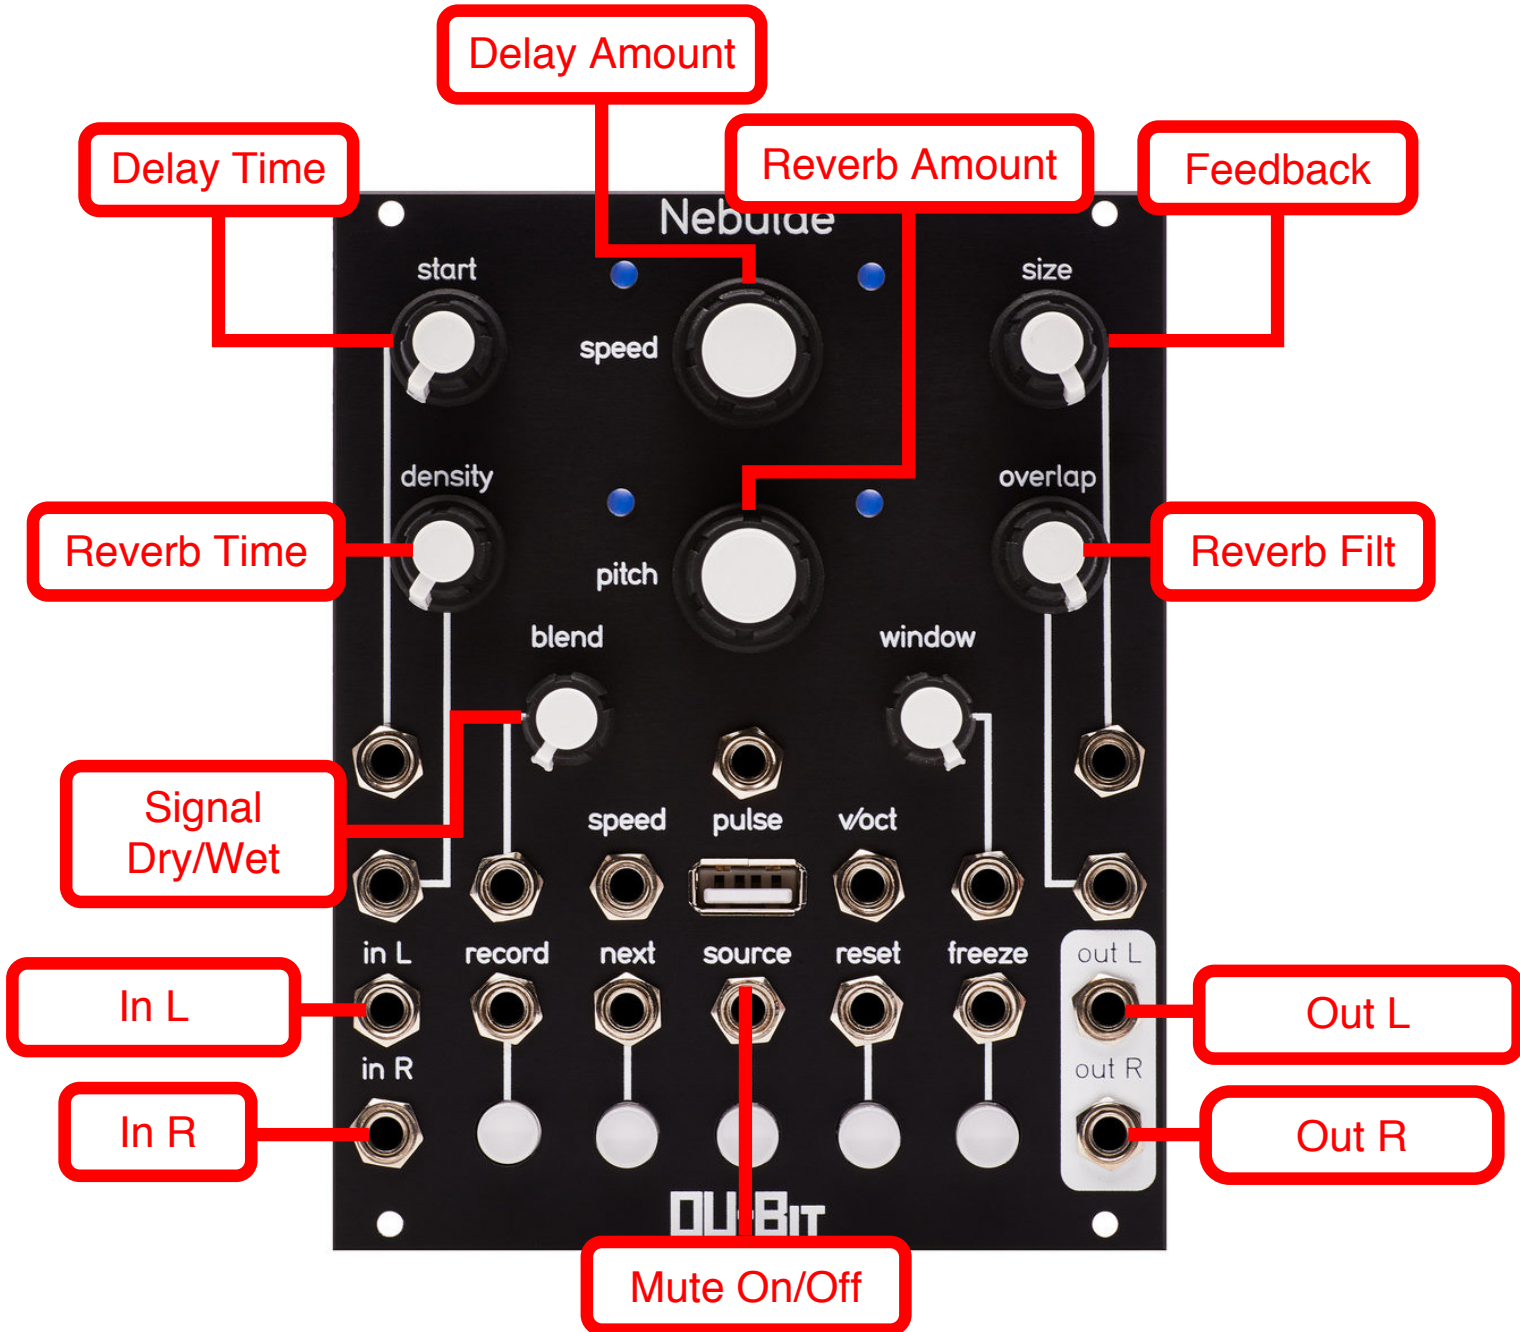

World of Echo

Reverb and Delay FX processor
For QuBit Nebulae v.2 - By Stephen Hensley

This is a general purpose Reverb and Delay FX unit that you can run your audio signal through.