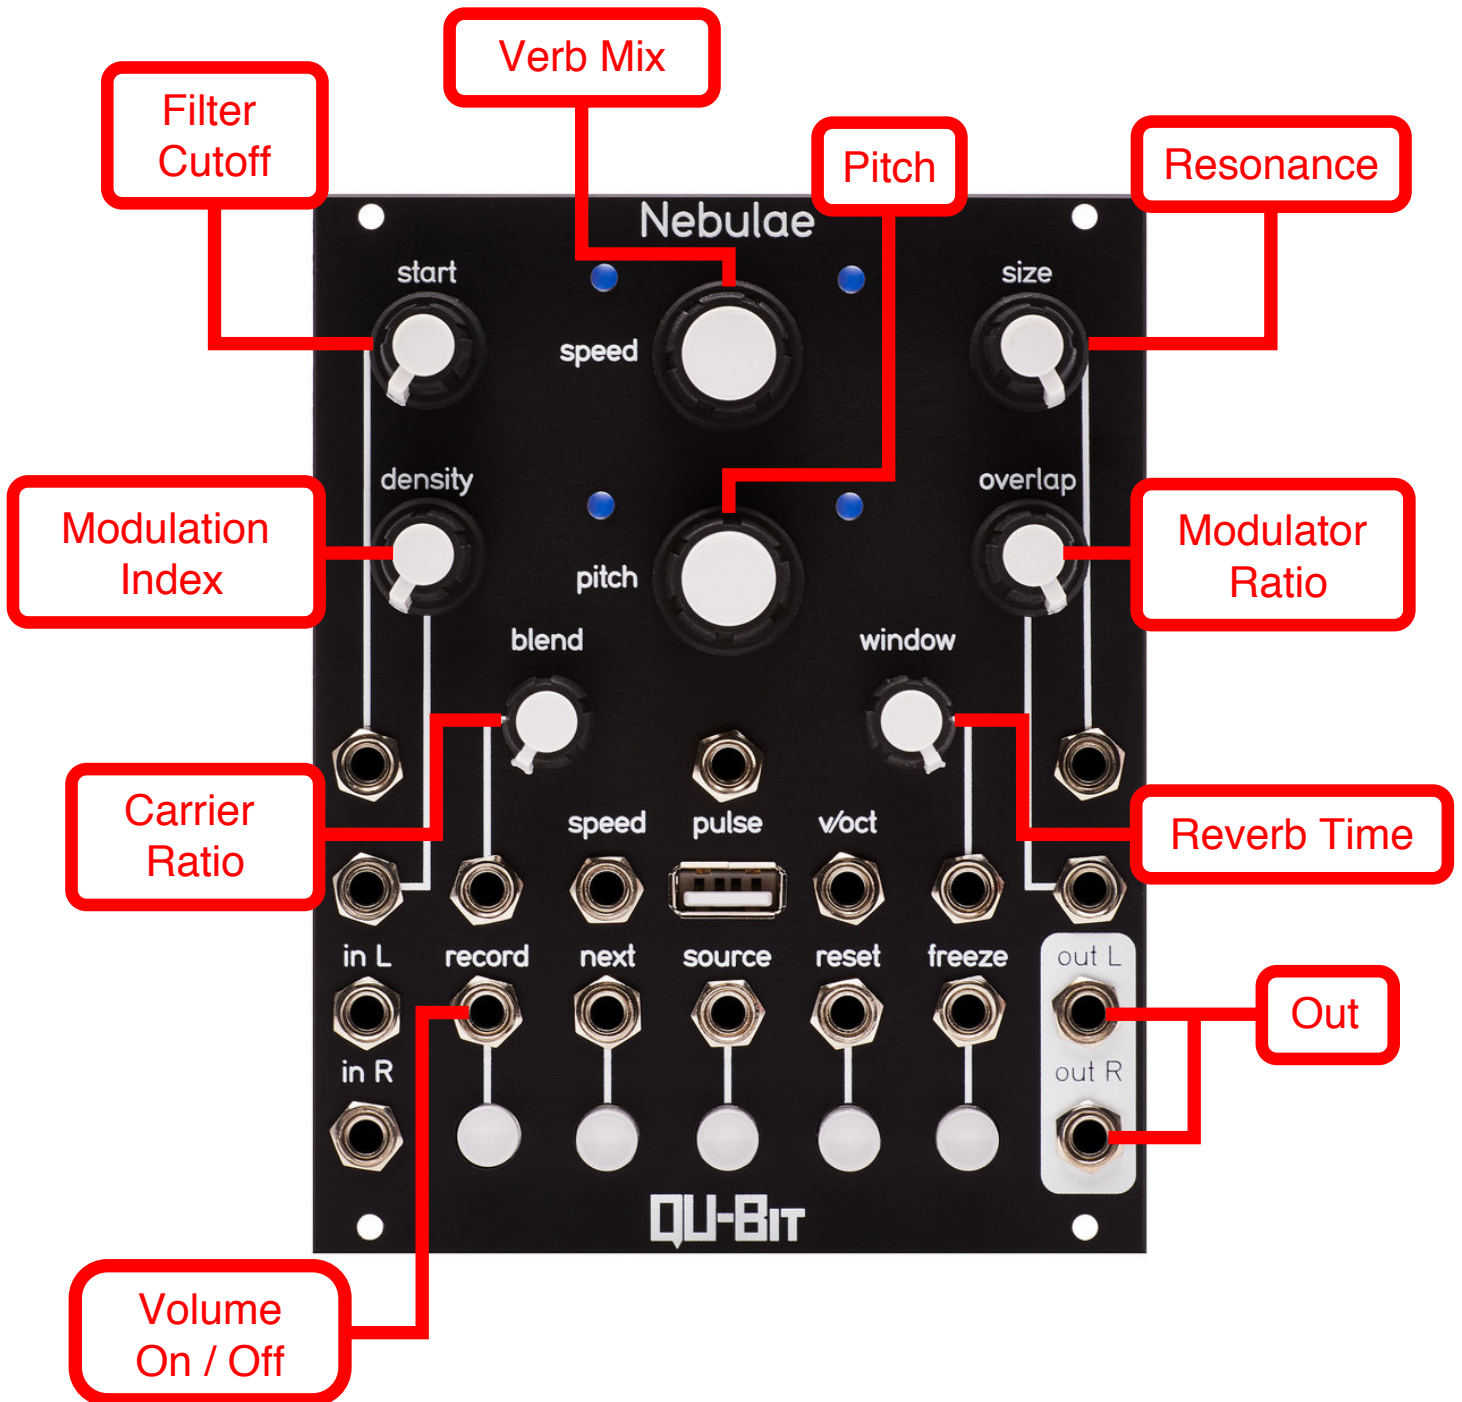

FM Grit

Gritty FM synthesizer
For QuBit Nebulae v.2 - By Collin Russell

This instrument is an FM synth that generates gritty waveforms with its extreme C:M ratio and modulation index range controls. The resulting signal passes through a Moog-style ladder filter that can optionally be mixed in with Reverb at the output. The volume can also be muted by pressing the "record" button. Ported from Neb v.1 by Chris Erin.